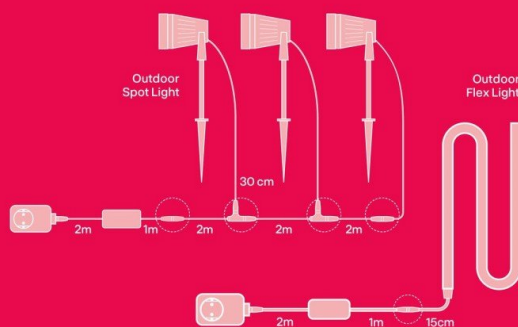

## Extend the cable length

of the Innr Outdoor Spot Light (OSL 130 C)  
or the Innr Outdoor Flex Light (OFL 120/140 C)

at any 5-pin connection points with the Innr Outdoor Extension Cable 2m or 5m (OEC 120 or OEC 150)