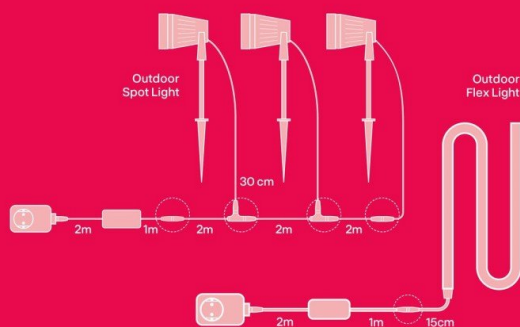

Extend the cable length

of the Innr Outdoor Spot Light (OSL 130 C)
or the Innr Outdoor Flex Light (OFL 120/140 C)

at any 5-pin connection points with the Innr Outdoor Extension Cable 2m or 5m (OEC 120 or OEC 150)